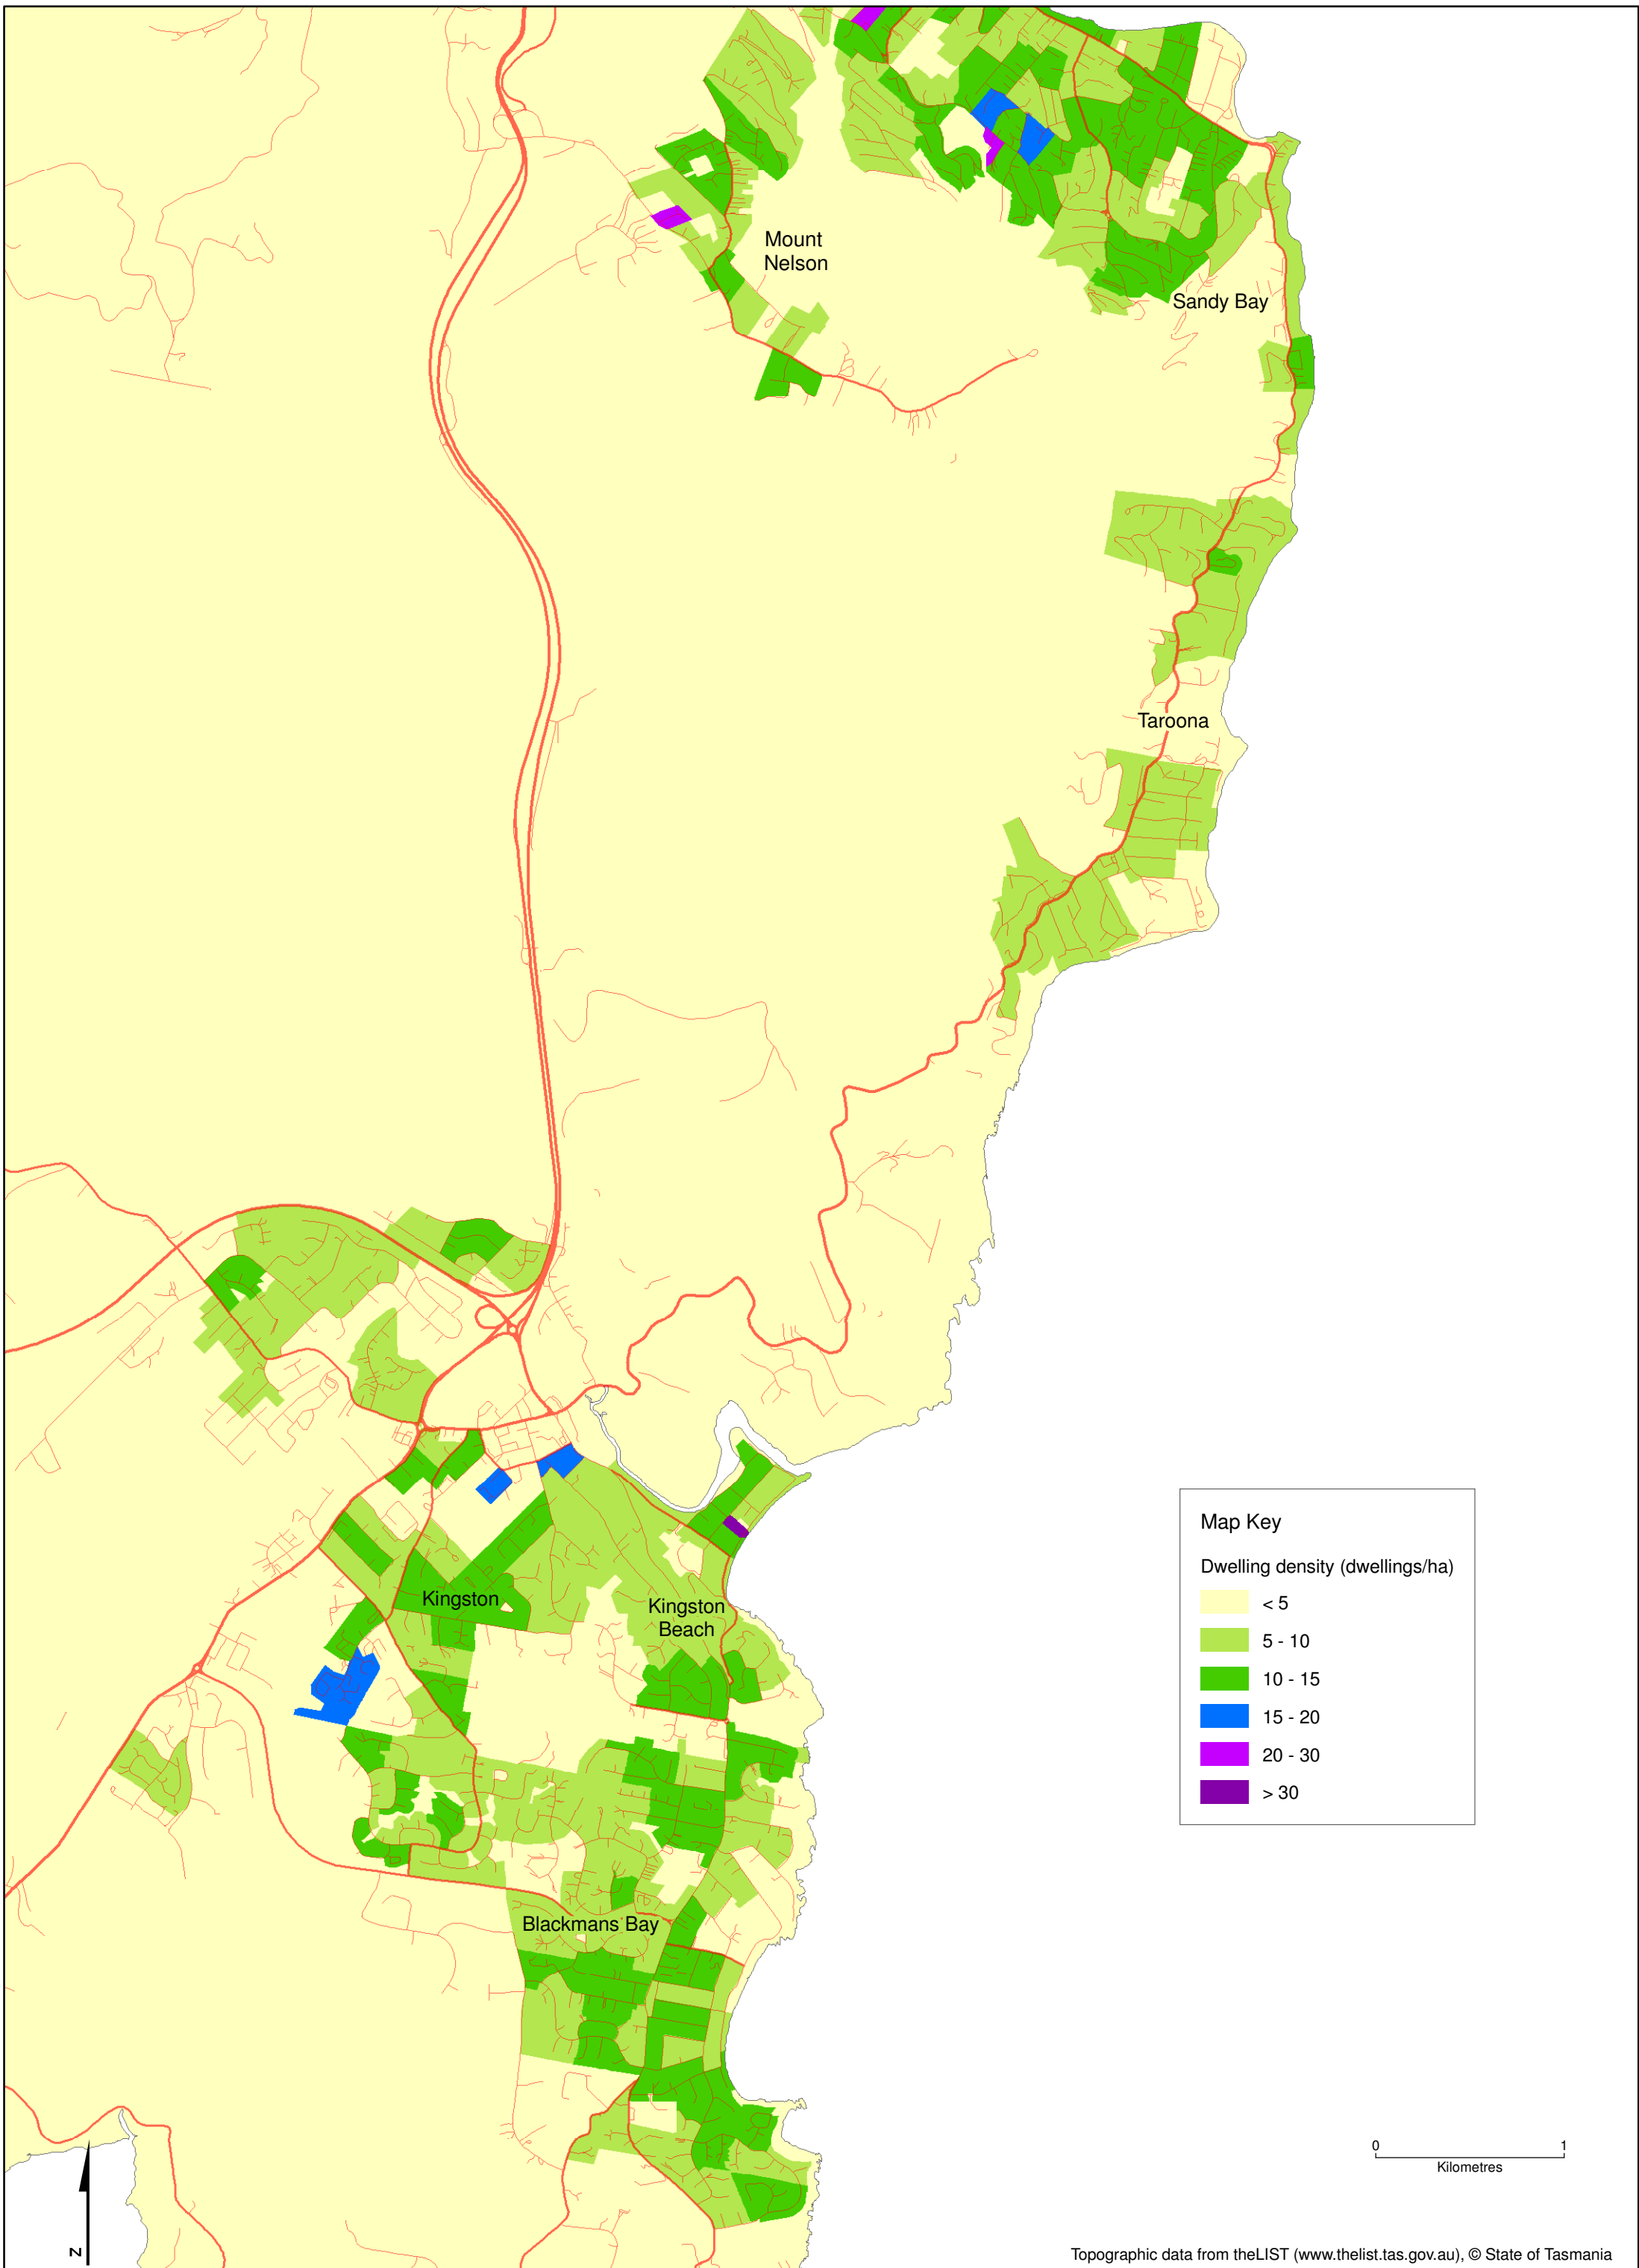

# GREATER HOBART REGION DWELLING DENSITY

**Map Key**

Dwelling density (dwellings/ha)

- < 5
- 5 - 10
- 10 - 15
- 15 - 20
- 20 - 30
- > 30

0 1  
Kilometres